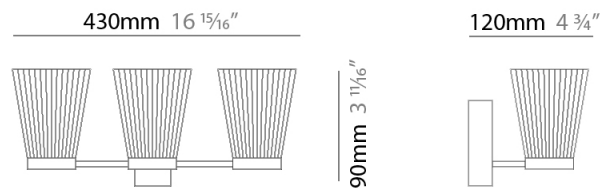

CANALETTO SURFACE

D43043-

base number   Finish
Options

PROJECT
TYPE
SPECIFIER
QUANTITY
DATE

1. To build a product code in our configurator select the specify button on the base model # product page
2. To build a manual product code on this datasheet choose from the options listed below in blue font and add the suffix to the base model #

GENERAL

Series: Canaletto
Partner: Icone
Division: Design
Installation: Surface
Product Type: Wall Surface
Mounting Location: Wall
Light Distribution: Indirect

PHYSICAL

Shape: Abstract
Length (mm): 430
Length (in): 16 ¹⁵/₁₆
Height (mm): 90
Height (in): 3 ¹¹/₁₆
Extension (mm): 120
Extension (in): 4 ³/₄
[Fixture Finish: PWT_SMK / BBZ_CRY](#)
Fixture Material: Glass / Metal

ELECTRICAL

Lamp Type: LED
Total Output Wattage (W): 13.5
Dimming: Electronic Low Voltage Dimming
Input Voltage (V): 120Vac Direct Line

LED

Number of LEDs: 3
Color Temperature (°K): 3000
Nominal Lumen (lm): 1050
CRI: >90 CRI
Lamp Life (hrs): 50000

OPTICAL

RATINGS AND CERTIFICATIONS

Certified By: Certified for North American Standards
IP rating: IP20