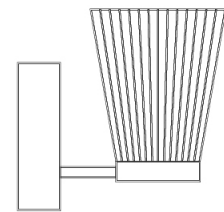

90mm 3 11/16"

120mm 4 3/4"